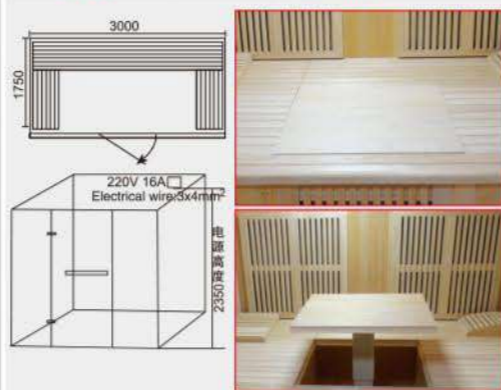

可非标定做

型号 Model	规格 Size(mm)	
HS9627A Hemlock	1100x1000x2000mm 非标定做(可选) Non-standard manufactured	
板材可选做	有节白松木、无节白松木、红松木、香柏木	
产品类别<可选做>	Product Category <Optional>	
光波房 Far-infrared Steam Room	干蒸房 Dry Steam Room	汗蒸房 Sweat Steam Room

可非标定做

型号 Model	规格 Size(mm)	
HS9632B Hemlock	1300x1300x2000mm 1500x1500x2000mm 非标定做(可选) Non-standard manufactured	
板材可选做	有节白松木、无节白松木、红松木、香柏木	
产品类别<可选做>	Product Category <Optional>	
光波房 Far-infrared Steam Room	干蒸房 Dry Steam Room	汗蒸房 Sweat Steam Room

枪灰色不锈钢玻璃门光波房

可非标定做

型号 Model	规格 Size(mm)	
HS9705	3000x1750x2100mm	
板材可选做	有节白松木、无节白松木、红松木、香柏木	
产品类别<可选做>	Product Category <Optional>	
光波房 Far-infrared Steam Room	干蒸房 Dry Steam Room	汗蒸房 Sweat Steam Room
配置功能	Configured Functions	
不锈钢屏风	Corrosion resistant plate	
智能触摸式面板	Smart touch-large LCD screen	
红外线光波浴	Infrared saunas room	
镜面感应按键	Mirror induction key	
FM收音	FM radio	
蓝牙手机音乐播放	Bluetooth phone music play	
USB接口MP3播放	USB port MP3 player	
定时恒温	Time indication /Temperature	
照明功能1+2	Lighting function1+2	
故障智能检测	fault intelligent examination	
键盘锁定	keyboard lockout	
梦幻灯(选配)	Lamp(optional)	
满天星(选配)	Many small lights(optional)	
氧吧(选配)	Oxygen bar (optional)	
足疗器(选配)	foot massage (optional)	