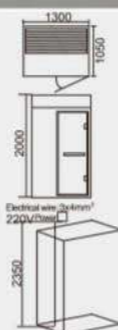

可左右互换

型号 Model	规格 Size(mm)	配置功能	Configured Functions
HS9621	2400x1200x2000mm	智能触摸式显示屏	Smart touch-large LCD
Mongolica wood		桑拿浴 3KW	Sauna 3KW
		蒸汽浴 3KW	Steam bath 3KW
		收音机	Radio
		外接CD	CD connection
		温度显示/调节	Temperature indication/adjustment
		时间显示/调节	Time indication / adjustment
		照明灯	Illuminating lamp
		背景灯	Background light
		背部针刺按摩	Back acupuncture massage
		顶部花洒	Top shower
		活动花洒	Hand shower
		功能转换	Functional changeover switch
		脚部按摩	Foot massage
		臭氧	Ozone disinfection

可非标定做