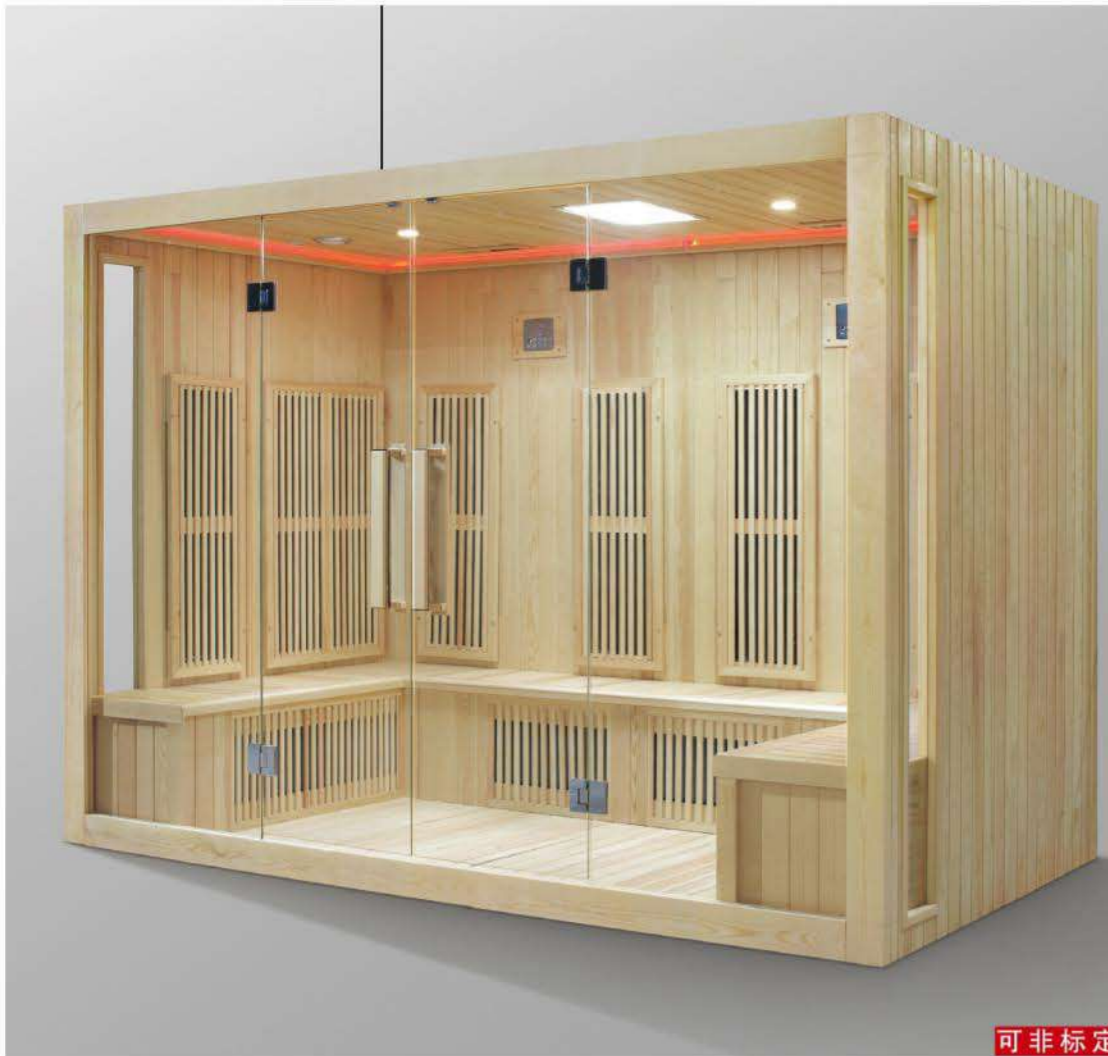

板材可选做 有节白松木、无节白松木、红松木、香柏木

产品类别<可选做> Product Category <Optional>

干蒸房 Dry Steam Room 光波房 Far-infrared Steam Room 汗蒸房 Sweat Steam Room

型号 Model	规格 Size(mm)
HS9711 Hemlock	1300x1020x2000mm

板材可选做 有节白松木、无节白松木、红松木、香柏木

产品类别<可选做> Product Category <Optional>

干蒸房 Dry Steam Room 光波房 Far-infrared Steam Room 汗蒸房 Sweat Steam Room

型号 Model	规格 Size(mm)
HS9406 Mongolica wood	3000x1750x2100mm 非标准定做(可选) Non-standard manufactured

板材可选做 有节白松木、无节白松木、红松木、香柏木

产品类别<可选做> Product Category <Optional>

光波房 Far-infrared Steam Room 干蒸房 Dry Steam Room 汗蒸房 Sweat Steam Room

配置功能	Configured Functions
电脑控制面板2套	The computer control panel, 2
出入风口	In and out of ture
温度调节	Temperature control
时间调节	Time to adjust
远红外线碳板	Far infrared ray carbon plate
地台板	Floor
墙身板	Wallboard
FM收音	FM radio
梦幻灯	Lamp
DVD(选配)	DVD (optional)
氧吧(选配)	Oxygen bar (optional)
红外线足疗器(选配)	Infrared foot massage device (optional)
红外线理疗仪(选配)	Infrared physiotherapy device (optional)
蓝牙播放(选配)	Bluetooth Playing (optional)
满天星(选配)	Many small lights (optional)