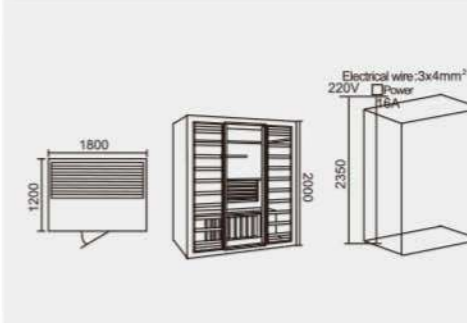

枪灰色不锈钢玻璃门光波房

可非标定做

型号 Model	规格 Size(mm)	
HS9705	3000x1750x2100mm	
板材可选做	有节白松木、无节白松木、红松木、香柏木	
产品类别<可选做>	Product Category <Optional>	
光波房 Far-infrared Steam Room	干蒸房 Dry Steam Room	汗蒸房 Sweat Steam Room
配置功能	Configured Functions	
不锈钢屏风	Corrosion resistant plate	
智能触摸式面板	Smart touch-large LCD screen	
红外线光波浴	Infrared saunas room	
镜面感应按键	Mirror induction key	
FM收音	FM radio	
蓝牙手机音乐播放	Bluetooth phone music play	
USB接口MP3播放	USB port MP3 player	
定时恒温	Time indication /Temperature	
照明功能1+2	Lighting function1+2	
故障智能检测	fault intelligent examination	
键盘锁定	keyboard lockout	
梦幻灯(选配)	Lamp(optional)	
满天星(选配)	Many small lights(optional)	
氧吧(选配)	Oxygen bar (optional)	
足疗器(选配)	foot massage (optional)	

可非标定做

型号 Model	规格 Size(mm)	
HS9313	1800x1200x2000mm 1800x1350x2000mm 2000x1350x2000mm	
板材可选做	有节白松木、无节白松木、红松木、香柏木	
产品类别<可选做>	Product Category <Optional>	
光波房 Far-infrared Steam Room	干蒸房 Dry Steam Room	汗蒸房 Sweat Steam Room
配置功能	Configured Functions	
智能触摸式面板	Smart touch-large LCD screen	
红外线光波浴	Infrared saunas room	
镜面感应按键	Mirror induction key	
FM收音	FM radio	
蓝牙手机音乐播放	Bluetooth phone music play	
USB接口MP3播放	USB port MP3 player	
定时恒温	Time indication /Temperature	
照明功能1+2	Lighting function1+2	
故障智能检测	fault intelligent examination	
键盘锁定	keyboard lockout	
梦幻灯(选配)	Lamp(optional)	
满天星(选配)	Many small lights(optional)	
氧吧(选配)	Oxygen bar (optional)	
足疗器(选配)	foot massage (optional)	