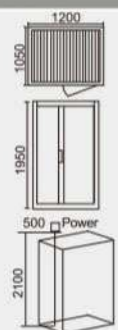

型号 Model	规格 Size(mm)	
HS9645	1800x1500x2000mm 非标定做(可选) Non-standard manufactured	
White pine		
板材可选做	有节白松木、无节白松木、红松木、香柏木	
产品类别<可选做> Product Category <Optional>		
干蒸房 Dry Steam Room	光波房 Far-infrared Steam Room	汗蒸房 Sweat Steam Room
配置功能	Configured Functions	
桑拿门	TSauna Door	
拉手	Handle	
合页弹珠	Hinge Balls	
出入口	Inlet And Outlet	
进口墙身板	Wall Plate Imported	
座凳	Stool	
温度表	Thermometer	
防爆灯	Anti-Explosive Lamp	
桑拿炉	Sauna Oven	
干蒸桑拿	Dry Sauna	
梦幻灯	Lamp	
自动淋喷功能(可选配)	Automatic shower(optional)	

可非标定做

型号 Model	规格 Size(mm)	
HS9411	1900x900x2000mm 2200x950x2000mm 2300x1020x2000mm 2300x1120x2000mm 3000x1500x2000mm	
White pine 分左右		
板材可选做	有节白松木、无节白松木、红松木、香柏木	
产品类别<可选做> Product Category <Optional>		
干蒸淋浴房屏风 Dry Steam and Shower Room	光波淋浴房屏风 Far-infrared Steam and Shower Room	汗蒸淋浴房屏风 Sweat Steam and Shower Room
配置功能	Configured Functions	
电脑控制面板	The computer control panel	
出入口	In and out of tuyere	
温度调节	Temperature control	
时间调节	Time to adjust	
灯光	Light	
电源箱	Power box	
远红外线碳板	Far infrared ray carbon plate	
电源线	Power cord	
合页弹珠	Marbles hinges	
桑拿门	Sauna door	
拉手	Shake handshandle	
座凳	stool	
地台板	Floor	
墙身板	Wallboard	
FM收音	FM radio	
DVD(选配)	DVD (optional)	
氧吧(选配)	Oxygen bar (optional)	
毛巾架(选配)	Towel rack (optional)	
杯托(选配)	Drink holder (optional)	
红外线足疗器(选配)	Infrared foot massage device(optional)	
蓝牙播放	Bluetooth Playing	
梦幻灯	Dream lamp	
满天星	Many small lights	

可左右互换

可非标定做

可非标定做

型号 Model	规格 Size(mm)	
HS9902	1200x1050x1950mm 1500x1100x1950mm 非标定做(可选) Non-standard manufactured	
White pine		
板材可选做	有节白松木、无节白松木、红松木、香柏木	
产品类别<可选做> Product Category <Optional>		
干蒸房 Dry Steam Room	光波房 Far-infrared Steam Room	汗蒸房 Sweat Steam Room