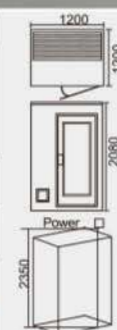

型号 Model	规格 Size(mm)	
HS9645	1800x1500x2000mm 非标定做(可选) Non-standard manufactured	
White pine		
板材可选做	有节白松木、无节白松木、红松木、香柏木	
产品类别<可选做> Product Category <Optional>		
干蒸房 Dry Steam Room	光波房 Far-infrared Steam Room	汗蒸房 Sweat Steam Room
配置功能	Configured Functions	
桑拿门	TSauna Door	
拉手	Handle	
合页弹珠	Hinge Balls	
出入口	Inlet And Outlet	
进口墙身板	Wall Plate Imported	
座凳	Stool	
温度表	Thermometer	
防爆灯	Anti-Explosive Lamp	
桑拿炉	Sauna Oven	
干蒸桑拿	Dry Sauna	
梦幻灯	Lamp	
自动淋喷功能(可选配)	Automatic shower(optional)	

可非标定做

型号 Model	规格 Size(mm)	
HS9411	1900x900x2000mm 2200x950x2000mm 2300x1020x2000mm 2300x1120x2000mm 3000x1500x2000mm	
White pine 分左右		
板材可选做	有节白松木、无节白松木、红松木、香柏木	
产品类别<可选做> Product Category <Optional>		
干蒸淋浴房屏风 Dry Steam and Shower Room	光波淋浴房屏风 Far-infrared Steam and Shower Room	汗蒸淋浴房屏风 Sweat Steam and Shower Room
配置功能	Configured Functions	
电脑控制面板	The computer control panel	
出入口	In and out of tuyere	
温度调节	Temperature control	
时间调节	Time to adjust	
灯光	Light	
电源箱	Power box	
远红外线碳板	Far infrared ray carbon plate	
电源线	Power cord	
合页弹珠	Marbles hinges	
桑拿门	Sauna door	
拉手	Shake handshandle	
座凳	stool	
地台板	Floor	
墙身板	Wallboard	
FM收音	FM radio	
DVD(选配)	DVD (optional)	
氧吧(选配)	Oxygen bar (optional)	
毛巾架(选配)	Towel rack (optional)	
杯托(选配)	Drink holder (optional)	
红外线足疗器(选配)	Infrared foot massage device(optional)	
蓝牙播放	Bluetooth Playing	
梦幻灯	Dream lamp	
满天星	Many small lights	

可左右互换

可非标定做

可非标定做

型号 Model	规格 Size(mm)	
HS9902	1200x1050x1950mm 1500x1100x1950mm 非标定做(可选) Non-standard manufactured	
White pine		
板材可选做	有节白松木、无节白松木、红松木、香柏木	
产品类别<可选做> Product Category <Optional>		
干蒸房 Dry Steam Room	光波房 Far-infrared Steam Room	汗蒸房 Sweat Steam Room

可非标定做

型号 Model	规格 Size(mm)	
HS9619A	1200x1200x2080mm 非标定做(可选) Non-standard manufactured	
White pine		
板材可选做	有节白松木、无节白松木、红松木、香柏木	
产品类别<可选做> Product Category <Optional>		
干蒸房 Dry Steam Room	光波房 Far-infrared Steam Room	汗蒸房 Sweat Steam Room