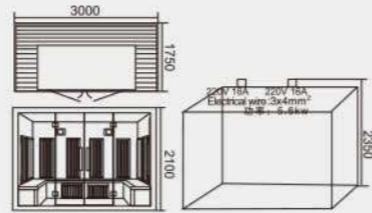

配置功能	Configured Functions
电脑控制面板2套	The computer control panel, 2
出入风口	In and out of ture
温度调节	Temperature control
时间调节	Time to adjust
远红外线碳板	Far infrared ray carbon plate
地台板	Floor
墙身板	Wallboard
FM收音	FM radio
梦幻灯	Lamp
DVD(选配)	DVD (optional)
氧吧(选配)	Oxygen bar (optional)
红外线足疗器(选配)	Infrared foot massage device (optional)
红外线理疗仪(选配)	Infrared physiotherapy device (optional)
蓝牙播放(选配)	Bluetooth Playing (optional)
满天星(选配)	Many small lights (optional)

可非标准定做