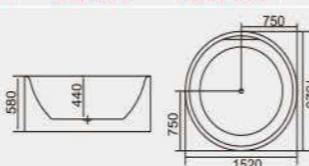

可做珠光板

一体缸One cylinder

型号 Model	规格 Size(mm)
HS1888	1350x1350x600mm (无座)
	1520x1520x580mm (有座)

板材可选做 白色、黑色、混合色

产品类别<可选做> Product Category <Optional>

按摩缸 Massage Bathtub	龙头缸 Faucet Mixer Bathtub	空缸 Empty Bathtub	嵌入式浴缸 Conceal Device Bathtub
---------------------------	--------------------------------	------------------------	------------------------------------

型号 Model	规格 Size(mm)
HS1800	1100x1100x620mm
	1200x1200x650mm
	1300x1300x580mm
	1350x1350x650mm
	1500x1500x620mm 1600x1600x620mm 1800x1800x600mm 1900x1900x630mm

板材可选做 白色、黑色、混合色

产品类别<可选做> Product Category <Optional>