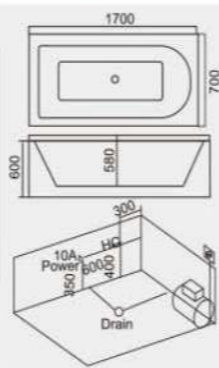

型号 Model	规格 Size(mm)	
HS6411 左右裙 left/right skirt	1300x700x600mm	
	1300x750x600mm	
	1400x700x600mm	
	1400x750x600mm	
	1500x700x600mm	
	1500x750x600mm	
	1600x700x600mm	
	1600x750x600mm	
	1700x700x600mm	
	1700x750x600mm	
	1800x800x600mm	
	板材可选做	白色、黑色、混合色
	产品类别<可选做> Product Category <Optional>	
	按摩缸 Massage Bathtub	龙头缸 Faucet Mixer Bathtub
空缸 Empty Bathtub	嵌入式浴缸 Conceal Device Bathtub	
配置功能	Configured Functions	
1x1.0HP 冲浪泵	1x1.0HP Surfing Pump	
220V/ 3x2.5mm²/10A	220V/ 3x2.5mm²/10A	
冷热水开关	Cold / Hot Water Switch	
手提花洒	Lift the Flower Spread	
浴缸去水	Drain Bathtub	
冲浪喷嘴	Surf Nozzle	
瀑布	Waterfalls	
枕头	Pillow	
控制面板(可选配)	Controller(optional)	
泡泡浴(可选配)	Bubble Bath(optional)	
恒温(可选配)	Constant temperature(optional)	
臭氧(可选配)	Ozone(optional)	
七彩灯(可选配)	Color light(optional)	

本图为左裙