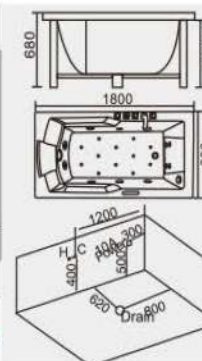

型号 Model	规格 Size(mm)
HS6762A 左右裙 left/right skirt	1380x730x630mm(平底)
	1500x750x630mm(平底)
	1600x850x650mm(平底)
	1700x780x650mm(平底)
	1800x900x680mm (人体形状底)

板材可选做 白色、黑色、混合色

产品类别<可选做> Product Category <Optional>

按摩缸 Massage Bathtub	龙头缸 Faucet Mixer Bathtub	空缸 Empty Bathtub	嵌入式浴缸 Conceal Device Bathtub

配置功能	Configured Functions
1x1.0HP 冲浪泵	1x1.0HP Surfing Pump
220V/ 3x2.5mm/10A	220V/ 3x2.5mm/10A
冷热水开关	Cold / Hot Water Switch
手提花洒	Lift the Flower Spread
浴缸去水	Drain Bathtub
冲浪喷嘴	Surf Nozzle
瀑布	Waterfalls
枕头	Pillow
控制面板(可选配)	Controller(optional)
泡泡浴(可选配)	Bubble Bath(optional)
恒温(可选配)	Constant temperature(optional)
臭氧(可选配)	Ozone(optional)
七彩灯(可选配)	Color light(optional)