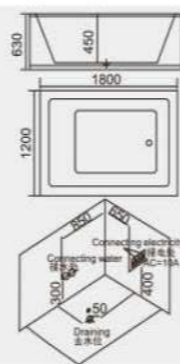

本图为右裙

型号 Model	规格 Size(mm)
HS6141 左右裙 left/right skirt	1500x1100x630mm
	1600x1100x630mm
	1700x1200x630mm
	1780x880x630mm
	1800x1200x630mm
	1900x1200x630mm
	2250x1500x650mm
板材可选做	白色、黑色、混合色
产品类别<可选做> Product Category <Optional>	
按摩缸 Massage Bathtub	龙头缸 Faucet Mixer Bathtub
空缸 Empty Bathtub	嵌入式浴缸 Conceal Device Bathtub
配置功能	Configured Functions
1x1.0HP 冲浪泵	1x1.0HP Surfing Pump
220V/ 3x2.5mm/10A	220V/ 3x2.5mm/10A
冷热水开关	Cold / Hot Water Switch
手提花洒	Lift the Flower Spread
浴缸去水	Drain Bathtub
冲浪喷嘴	Surf Nozzle
瀑布	Waterfalls
枕头	Pillow
控制面板(可选配)	Controller(optional)
泡泡浴(可选配)	Bubble Bath(optional)
恒温(可选配)	Constant temperature(optional)
臭氧(可选配)	Ozone(optional)
七彩灯(可选配)	Color light(optional)