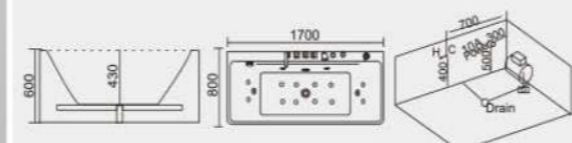

型号 Model	规格 Size(mm)
HS6005 无缝缸 三面裙	1200x750x600mm
	1300x750x600mm
	1400x750x600mm
	1500x750x600mm
	1600x750x600mm
	1700x750x600mm
	1800x800x600mm

板材可选做 白色、珠光板、珍珠白、琥珀珍珠

产品类别<可选做> Product Category <Optional>

按摩缸 Massage Bathtub	龙头缸 Faucet Mixer Bathtub	空缸 Empty Bathtub	嵌入式浴缸 Conceal Device Bathtub

配置功能	Configured Functions
1x1.0HP 冲浪泵	1x1.0HP Surfing Pump
220V/ 3x2.5mm²/10A	220V/ 3x2.5mm²/10A
冷热水开关	Cold / Hot Water Switch
手提花洒	Lift the Flower Spread
浴缸去水	Drain Bathtub
冲浪喷嘴	Surf Nozzle
瀑布	Waterfalls
枕头	Pillow
控制面板(可选配)	Controller(optional)
泡泡浴(可选配)	Bubble Bath(optional)
恒温(可选配)	Constant temperature(optional)
臭氧(可选配)	Ozone(optional)
七彩灯(可选配)	Color light(optional)