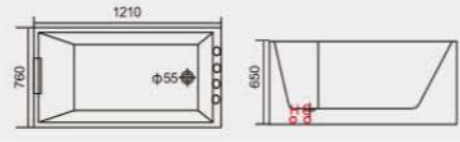

型号 Model	规格 Size(mm)	
HS6079 左右裙 left/right skirt	990x690x650mm	1010x760x650mm
	1060x710x650mm	1110x760x650mm
	1160x710x650mm	1210x760x650mm
	1260x710x650mm	1310x760x650mm
	1360x710x650mm	1410x760x650mm

板材可选做 白色、珠光板、珍珠白、琥珀珍珠

产品类别<可选做> Product Category <Optional>

按摩缸 Massage Bathtub	龙头缸 Faucet Mixer Bathtub	空缸 Empty Bathtub	嵌入式浴缸 Conceal Device Bathtub

配置功能	Configured Functions
1x1.0HP 冲浪泵	1x1.0HP Surfing Pump
220V/ 3x2.5mm/10A	220V/ 3x2.5mm/10A
冷热水开关	Cold / Hot Water Switch
手提花洒	Lift the Flower Spread
浴缸去水	Drain Bathtub
冲浪喷嘴	Surf Nozzle
瀑布	Waterfalls
枕头	Pillow
控制面板(可选配)	Controller(optional)
泡泡浴(可选配)	Bubble Bath(optional)
恒温(可选配)	Constant temperature(optional)
臭氧(可选配)	Ozone(optional)
七彩灯(可选配)	Color light(optional)

不带座位 带座位