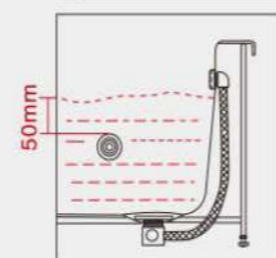

HSPA INDUSTRIAL LIMITED

浴缸的技术优势 · TECHNIQUE ADVANTAGE OF BATHTUB

1. 水疗按摩系统管道原理图

SPA Massage System Structure Principle

倡导安全卫浴，泡泡浴管道系统，严格按照欧盟CE安全认证的标准，布设了四道防水装置，实现水电完全隔离，解决了传统泡泡浴系统存在安全隐患

Advocates safe sanitary wares. Bubble bath pipe syste is in strict accordance with standards of authentication of CE safety system of European Union. It has eliminated the hidden hazards of traditional bubble bath system by setting four water proof devices to separate the electricity and water completely.

2. 泡泡浴系统管道原理图

Bubble Bath System Structure Principle

3. 按摩缸水位图

Massage Bathtub Hydrograph

型号 Model	规格 Size(mm)		
HS6001B-1 超薄边	1200x720x600mm		
	1300x750x600mm		
	1400x750x600mm		
	1500x750x600mm		
	1600x800x600mm		
1700x800x600mm			
板材可选做	白色、珠光板、珍珠白、琥珀珍珠		
产品类别<可选做>	Product Category <Optional>		
按摩缸 Massage Bathtub	龙头缸 Faucet Mixer Bathtub	空缸 Empty Bathtub	嵌入式浴缸 Conceal Device Bathtub
配置功能	Configured Functions		
1x1.0HP 冲浪泵	1x1.0HP Surfing Pump		
220V/ 3x2.5mm/10A	220V/ 3x2.5mm/10A		
冷热水开关	Cold / Hot Water Switch		
手握手洒	Lift the Flower Spread		
浴缸去水	Drain Bathtub		
冲浪喷嘴	Surf Nozzle		
瀑布(可选配)	Waterfalls(optional)		
枕头(可选配)	Pillow(optional)		
控制面板(可选配)	Controller(optional)		
泡泡浴(可选配)	Bubble Bath(optional)		
恒温(可选配)	Constant temperature(optional)		
臭氧(可选配)	Ozone(optional)		
七彩灯(可选配)	Color light(optional)		