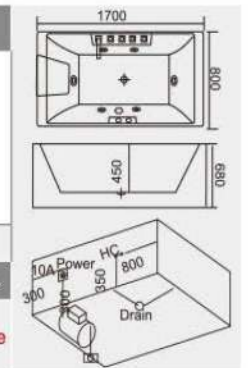

型号 Model	规格 Size(mm)
HS6838-1 左右裙 left/right skirt	1700x800x680mm
	1800x850x680mm

板材可选做 白色、黑色、混合色

产品类别<可选做> Product Category <Optional>

按摩缸 Massage Bathtub	龙头缸 Faucet Mixer Bathtub	空缸 Empty Bathtub	嵌入式浴缸 Conceal Device Bathtub

配置功能	Configured Functions
1x1.0HP 冲浪泵	1x1.0HP Surfing Pump
220V/ 3x2.5mm/10A	220V/ 3x2.5mm/10A
冷热水开关	Cold / Hot Water Switch
手提花洒	Lift the Flower Spread
浴缸去水	Drain Bathtub
冲浪喷嘴	Surf Nozzle
瀑布	Waterfalls
枕头	Pillow
控制面板(可选配)	Controller(optional)
泡泡浴(可选配)	Bubble Bath(optional)
恒温(可选配)	Constant temperature(optional)
臭氧(可选配)	Ozone(optional)
七彩灯(可选配)	Color light(optional)

本图为左裙