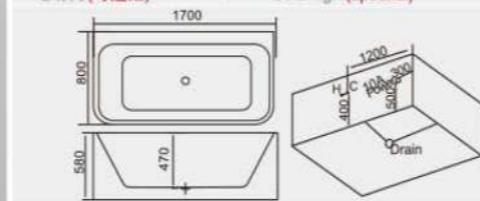

型号 Model	规格 Size(mm)
HS6602-1 一体三面裙	1200x750x580mm
	1300x750x580mm
	1400x750x580mm
	1500x750x580mm
	1600x750x580mm
	1700x800x580mm

板材可选做 白色、珠光板、珍珠白、琥珀珍珠

产品类别<可选做> Product Category <Optional>

按摩缸 Massage Bathtub	龙头缸 Faucet Mixer Bathtub	空缸 Empty Bathtub	嵌入式浴缸 Conceal Device Bathtub

配置功能	Configured Functions
1x1.0HP 冲浪泵	1x1.0HP Surfing Pump
220V/ 3x2.5mm²/10A	220V/ 3x2.5mm²/10A
冷热水开关	Cold / Hot Water Switch
手提花洒	Lift the Flower Spread
浴缸去水	Drain Bathtub
冲浪喷嘴	Surf Nozzle
瀑布	Waterfalls
枕头	Pillow
控制面板(可选配)	Controller(optional)
泡泡浴(可选配)	Bubble Bath(optional)
恒温(可选配)	Constant temperature(optional)
臭氧(可选配)	Ozone(optional)
七彩灯(可选配)	Color light(optional)