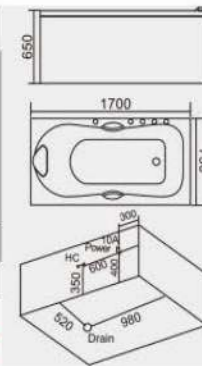

可做珠光板

型号 Model	规格 Size(mm)
HS6033 左右裙 left/right skirt	1300x750x650mm
	1400x750x650mm
	1500x750x650mm
	1600x750x650mm
	1700x750x650mm

板材可选做 白色、黑色、混合色

产品类别<可选做> Product Category <Optional>

按摩缸 Massage Bathtub	龙头缸 Faucet Mixer Bathtub	空缸 Empty Bathtub	嵌入式浴缸 Conceal Device Bathtub

配置功能	Configured Functions
1x1.0HP 冲浪泵	1x1.0HP Surfing Pump
220V/ 3x2.5mm/10A	220V/ 3x2.5mm/10A
冷热水开关	Cold / Hot Water Switch
手提花洒	Lift the Flower Spread
浴缸去水	Drain Bathtub
冲浪喷嘴	Surf Nozzle
瀑布	Waterfalls
枕头	Pillow
控制面板(可选配)	Controller(optional)
泡泡浴(可选配)	Bubble Bath(optional)
恒温(可选配)	Constant temperature(optional)
臭氧(可选配)	Ozone(optional)
七彩灯(可选配)	Color light(optional)