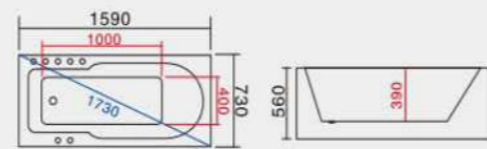

型号 Model	规格 Size(mm)		
HS6069 无缝双裙缸 左右裙 left/right skirt	1340x730x560mm 1490x730x560mm 1590x730x560mm 1690x730x560mm		
板材可选做	白色、珠光板、珍珠白、琥珀珍珠		
产品类别<可选做>	Product Category <Optional>		
按摩缸 Massage Bathtub	龙头缸 Faucet Mixer Bathtub	空缸 Empty Bathtub	嵌入式浴缸 Conceal Device Bathtub
配置功能	Configured Functions		
1x1.0HP 冲浪泵	1x1.0HP Surfing Pump		
220V/ 3x2.5mm²/10A	220V/ 3x2.5mm²/10A		
冷热水开关	Cold / Hot Water Switch		
手提花洒	Lift the Flower Spread		
浴缸去水	Drain Bathtub		
冲浪喷嘴	Surf Nozzle		
瀑布	Waterfalls		
枕头	Pillow		
控制面板(可选配)	Controller(optional)		
泡泡浴(可选配)	Bubble Bath(optional)		
恒温(可选配)	Constant temperature(optional)		
臭氧(可选配)	Ozone(optional)		
七彩灯(可选配)	Color light(optional)		

HS