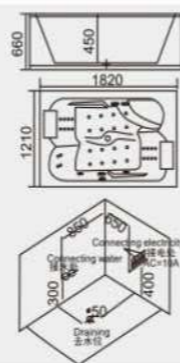

型号 Model	规格 Size(mm)	
HS6040 左右裙 left/right skirt	1820x1210x660mm	
	板材可选做	白色、黑色、混合色
	产品类别<可选做> Product Category <Optional>	
	按摩缸 Massage Bathtub	龙头缸 Faucet Mixer Bathtub
	空缸 Empty Bathtub	嵌入式浴缸 Conceal Device Bathtub
	配置功能	Configured Functions
	1x1.0HP 冲浪泵	1x1.0HP Surfing Pump
220V/ 3x2.5mm/10A	220V/ 3x2.5mm/10A	
冷热水开关	Cold / Hot Water Switch	
手提花洒	Lift the Flower Spread	
浴缸去水	Drain Bathtub	
冲浪喷嘴	Surf Nozzle	
瀑布	Waterfalls	
枕头	Pillow	
控制面板(可选配)	Controller(optional)	
泡泡浴(可选配)	Bubble Bath(optional)	
恒温(可选配)	Constant temperature(optional)	
臭氧(可选配)	Ozone(optional)	
七彩灯(可选配)	Color light(optional)	

本图为左裙