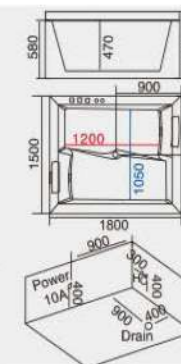

型号 Model	规格 Size(mm)	
HS6502A-1 左右裙 left/right skirt	1800x1500x700mm	
	板材可选做	白色、黑色、混合色
	产品类别<可选做> Product Category <Optional>	
	按摩缸 Massage Bathtub	龙头缸 Faucet Mixer Bathtub
	空缸 Empty Bathtub	嵌入式浴缸 Conceal Device Bathtub
	配置功能	Configured Functions
	1x1.0HP 冲浪泵	1x1.0HP Surfing Pump
220V/ 3x2.5mm/10A	220V/ 3x2.5mm/10A	
冷热水开关	Cold / Hot Water Switch	
手提花洒	Lift the Flower Spread	
浴缸去水	Drain Bathtub	
冲浪喷嘴	Surf Nozzle	
瀑布	Waterfalls	
枕头	Pillow	
控制面板(可选配)	Controller(optional)	
泡泡浴(可选配)	Bubble Bath(optional)	
恒温(可选配)	Constant temperature(optional)	
臭氧(可选配)	Ozone(optional)	
七彩灯(可选配)	Color light(optional)	

本图为左裙顶部封板