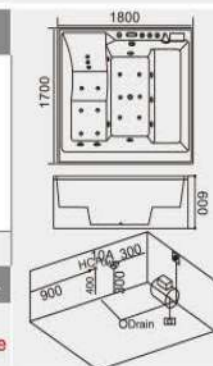

可做珠光板

型号 Model	规格 Size(mm)		
HS6599A	1800x1700x600mm		
板材可选做	白色、黑色、混合色		
产品类别<可选做>	Product Category <Optional>		
按摩缸 Massage Bathtub	龙头缸 Faucet Mixer Bathtub	空缸 Empty Bathtub	嵌入式浴缸 Conceal Device Bathtub
配置功能	Configured Functions		
1x1.0HP 冲浪泵	1x1.0HP Surfing Pump		
220V/ 3x2.5mm/10A	220V/ 3x2.5mm/10A		
冷热水开关	Cold / Hot Water Switch		
手提花洒	Lift the Flower Spread		
浴缸去水	Drain Bathtub		
冲浪喷嘴	Surf Nozzle		
瀑布	Waterfalls		
枕头	Pillow		
控制面板(可选配)	Controller(optional)		
泡泡浴(可选配)	Bubble Bath(optional)		
恒温(可选配)	Constant temperature(optional)		
臭氧(可选配)	Ozone(optional)		
七彩灯(可选配)	Color light(optional)