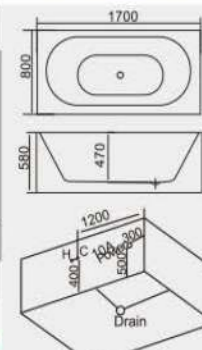

型号 Model	规格 Size(mm)
HS6409 左右裙 left/right skirt	1500x800x580mm
	1600x800x580mm
	1700x800x580mm
	1800x850x580mm

板材可选做 白色、黑色、混合色

产品类别<可选做> Product Category <Optional>

按摩缸 Massage Bathtub	龙头缸 Faucet Mixer Bathtub	空缸 Empty Bathtub	嵌入式浴缸 Conceal Device Bathtub

配置功能	Configured Functions
1x1.0HP 冲浪泵	1x1.0HP Surfing Pump
220V/ 3x2.5mm/10A	220V/ 3x2.5mm/10A
冷热水开关	Cold / Hot Water Switch
手提花洒	Lift the Flower Spread
浴缸去水	Drain Bathtub
冲浪喷嘴	Surf Nozzle
瀑布	Waterfalls
枕头	Pillow
控制面板(可选配)	Controller(optional)
泡泡浴(可选配)	Bubble Bath(optional)
恒温(可选配)	Constant temperature(optional)
臭氧(可选配)	Ozone(optional)
七彩灯(可选配)	Color light(optional)

本图为右裙