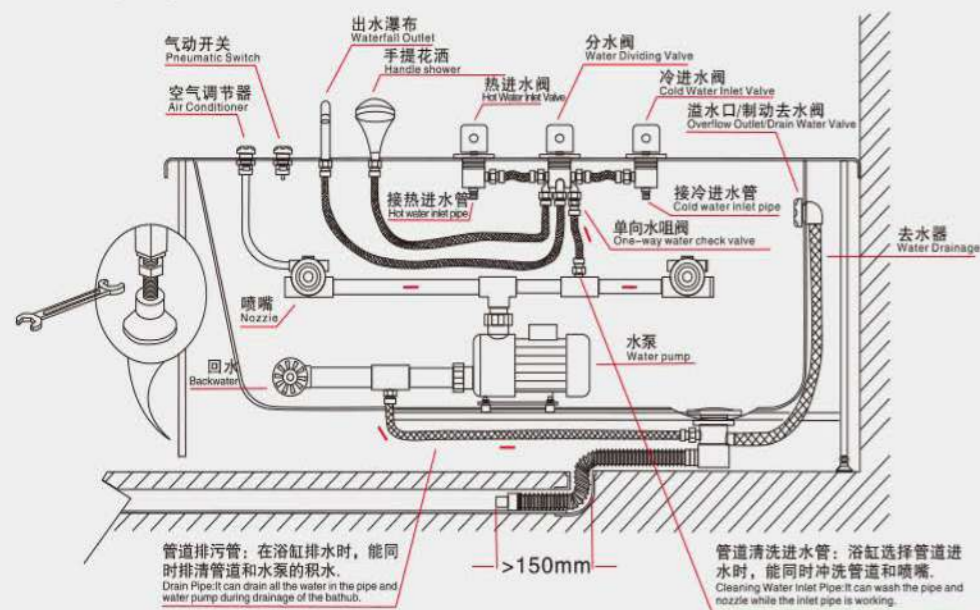

HSPA INDUSTRIAL LIMITED

浴缸的技术优势 · TECHNIQUE ADVANTAGE OF BATHTUB

1. 水疗按摩系统管道原理图

SPA Massage System Structure Principle

倡导安全卫浴，泡泡浴管道系统，严格按照欧盟CE安全认证的标准，布设了四道防水装置，实现水电完全隔离，解决了传统泡泡浴系统存在安全隐患

Advocates safe sanitary wares. Bubble bath pipe syste is in strict accordance with standards of authentication of CE safety system of European Union. It has eliminated the hidden hazards of traditional bubble bath system by setting four water proof devices to separate the electricity and water completely.

2. 泡泡浴系统管道原理图

Bubble Bath System Structure Principle

3. 按摩缸水位图

Massage Bathtub Hydrograph

型号 Model	规格 Size(mm)		
HS6001B-1 超薄边	1200x720x600mm		
	1300x750x600mm		
	1400x750x600mm		
	1500x750x600mm		
	1600x800x600mm		
1700x800x600mm			
板材可选做	白色、珠光板、珍珠白、琥珀珍珠		
产品类别<可选做>	Product Category <Optional>		
按摩缸 Massage Bathtub	龙头缸 Faucet Mixer Bathtub	空缸 Empty Bathtub	嵌入式浴缸 Conceal Device Bathtub
配置功能	Configured Functions		
1x1.0HP 冲浪泵	1x1.0HP Surfing Pump		
220V/ 3x2.5mm/10A	220V/ 3x2.5mm/10A		
冷热水开关	Cold / Hot Water Switch		
手握手洒	Lift the Flower Spread		
浴缸去水	Drain Bathtub		
冲浪喷嘴	Surf Nozzle		
瀑布(可选配)	Waterfalls(optional)		
枕头(可选配)	Pillow(optional)		
控制面板(可选配)	Controller(optional)		
泡泡浴(可选配)	Bubble Bath(optional)		
恒温(可选配)	Constant temperature(optional)		
臭氧(可选配)	Ozone(optional)		
七彩灯(可选配)	Color light(optional)		