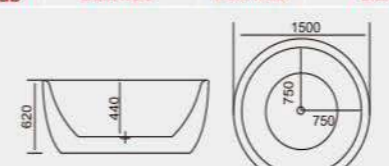

型号 Model	规格 Size(mm)
HS1800	1100x1100x620mm
	1200x1200x650mm
	1300x1300x580mm
	1350x1350x650mm
	1500x1500x620mm 1600x1600x620mm 1800x1800x600mm 1900x1900x630mm

板材可选做 白色、黑色、混合色

产品类别<可选做> Product Category <Optional>

按摩缸 Massage Bathtub	龙头缸 Faucet Mixer Bathtub	空缸 Empty Bathtub	嵌入式浴缸 Conceal Device Bathtub