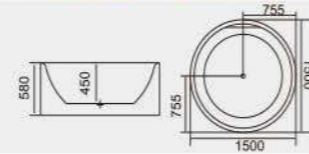

可做珠光板

一体缸One cylinder

型号 Model	规格 Size(mm)
HS1865	1200x1200x580mm
	1300x1300x580mm
	1500x1500x580mm
	1620x1620x580mm 1800x1800x600mm

板材可选做 白色、黑色、混合色

产品类别<可选做> Product Category <Optional>

按摩缸 Massage Bathtub	龙头缸 Faucet Mixer Bathtub	空缸 Empty Bathtub	嵌入式浴缸 Conceal Device Bathtub
---------------------------	--------------------------------	------------------------	------------------------------------

★★★★★

一体缸One cylinder

型号 Model	规格 Size(mm)
HS1168	1250x1250x580mm
	1300x1300x580mm(出口)

板材可选做 白色、黑色、混合色

产品类别<可选做> Product Category <Optional>

龙头缸 Faucet Mixer Bathtub	空缸 Empty Bathtub	嵌入式浴缸 Conceal Device Bathtub
--------------------------------	------------------------	------------------------------------