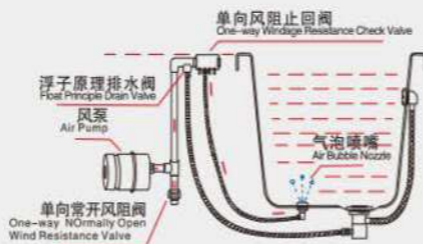

2. 泡泡浴系统管道原理图

Bubble Bath System Structure Principle